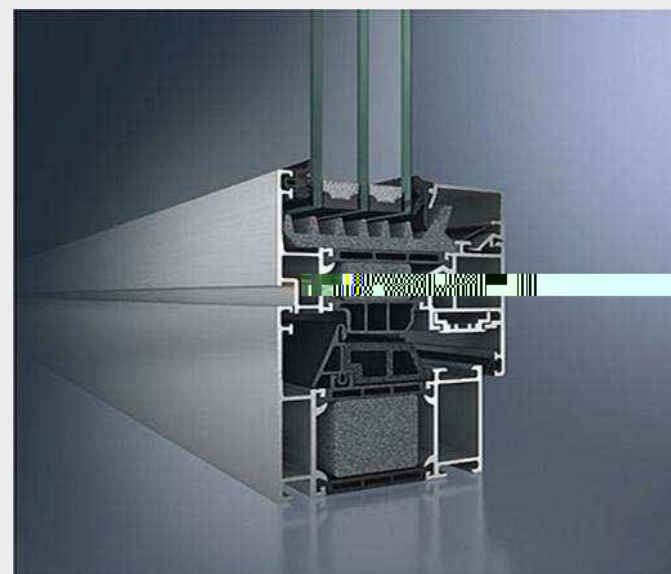

Product introduction

Taishan Kam Kiu Aluminium Factory Co., Ltd serves worldwide demands of high quality aluminium products and precising machining services on doors and windows.